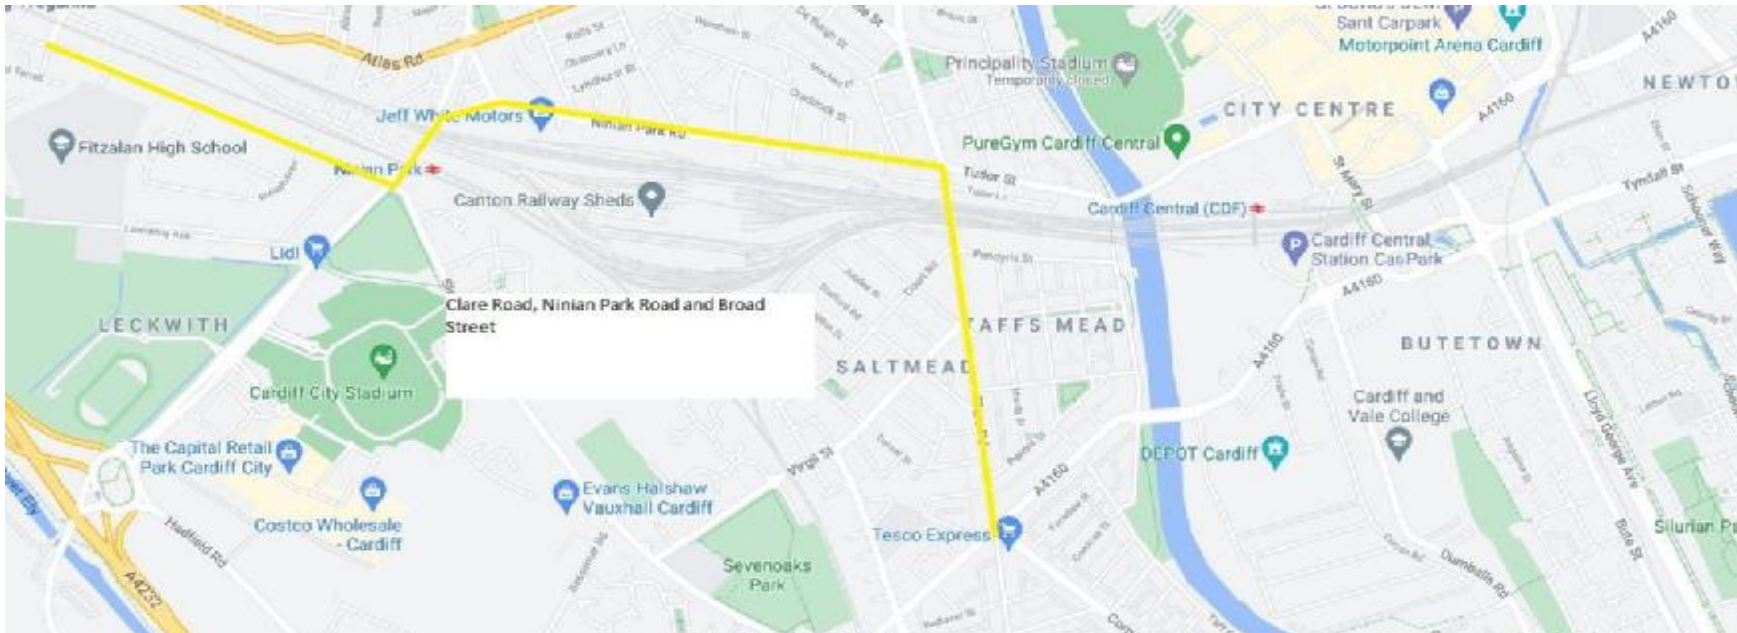

Clare Road - Fitzalan School via Clare Road, Ninian Park Road

677

Mondays to Fridays (except Public Holidays)

from 31/08/21

Durham Street	0808
Fitzalan High School	0820

Fitzalan School - Clare Road via Ninian Park Road - Clare Road

677

Mondays to Fridays (except Public Holidays)

from 31/08/21

Fitzalan High School	1515
Pentre Street	1527