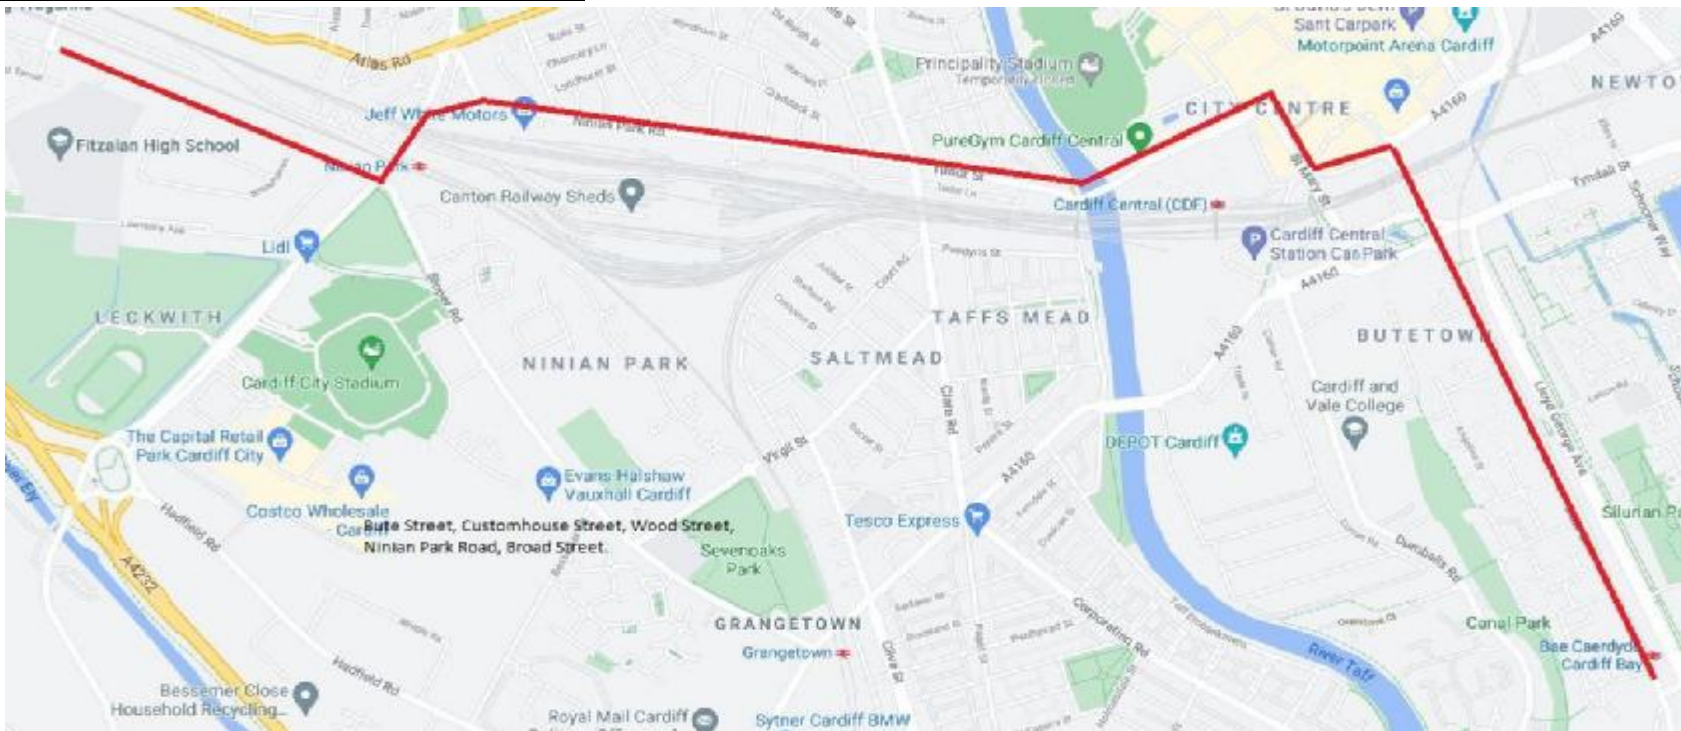

Bute Street - Fitzalan School via Bute Street, City Centre, Tudor Street, Ninian Park Road

676

Mondays to Fridays (except Public Holidays)

from 31/08/21

Hannah Street	0759
Customhouse Street JL	0805
Fitzalan High School	0820

Fitzalan School - Bute Street via Ninian Park Road - Tudor Street - City Centre - Bute Street

676

from 31/08/21

Fitzalan High School	1515
Customhouse Street JG	1530
Cardiff Bay Station	1536

Clare Road - Fitzalan School via Clare Road, Ninian Park Road

677

Mondays to Fridays (except Public Holidays)

from 31/08/21

Durham Street	0808
Fitzalan High School	0820

Fitzalan School - Clare Road via Ninian Park Road - Clare Road

677

Mondays to Fridays (except Public Holidays)

Fitzalan School - Dumballs Road via Sloper Road - Corporation Road

678

Mondays to Fridays (except Public Holidays)

from 31/08/21

Fitzalan High School	1515
Grange Gardens	1530
Dumballs Road Bottom	1534